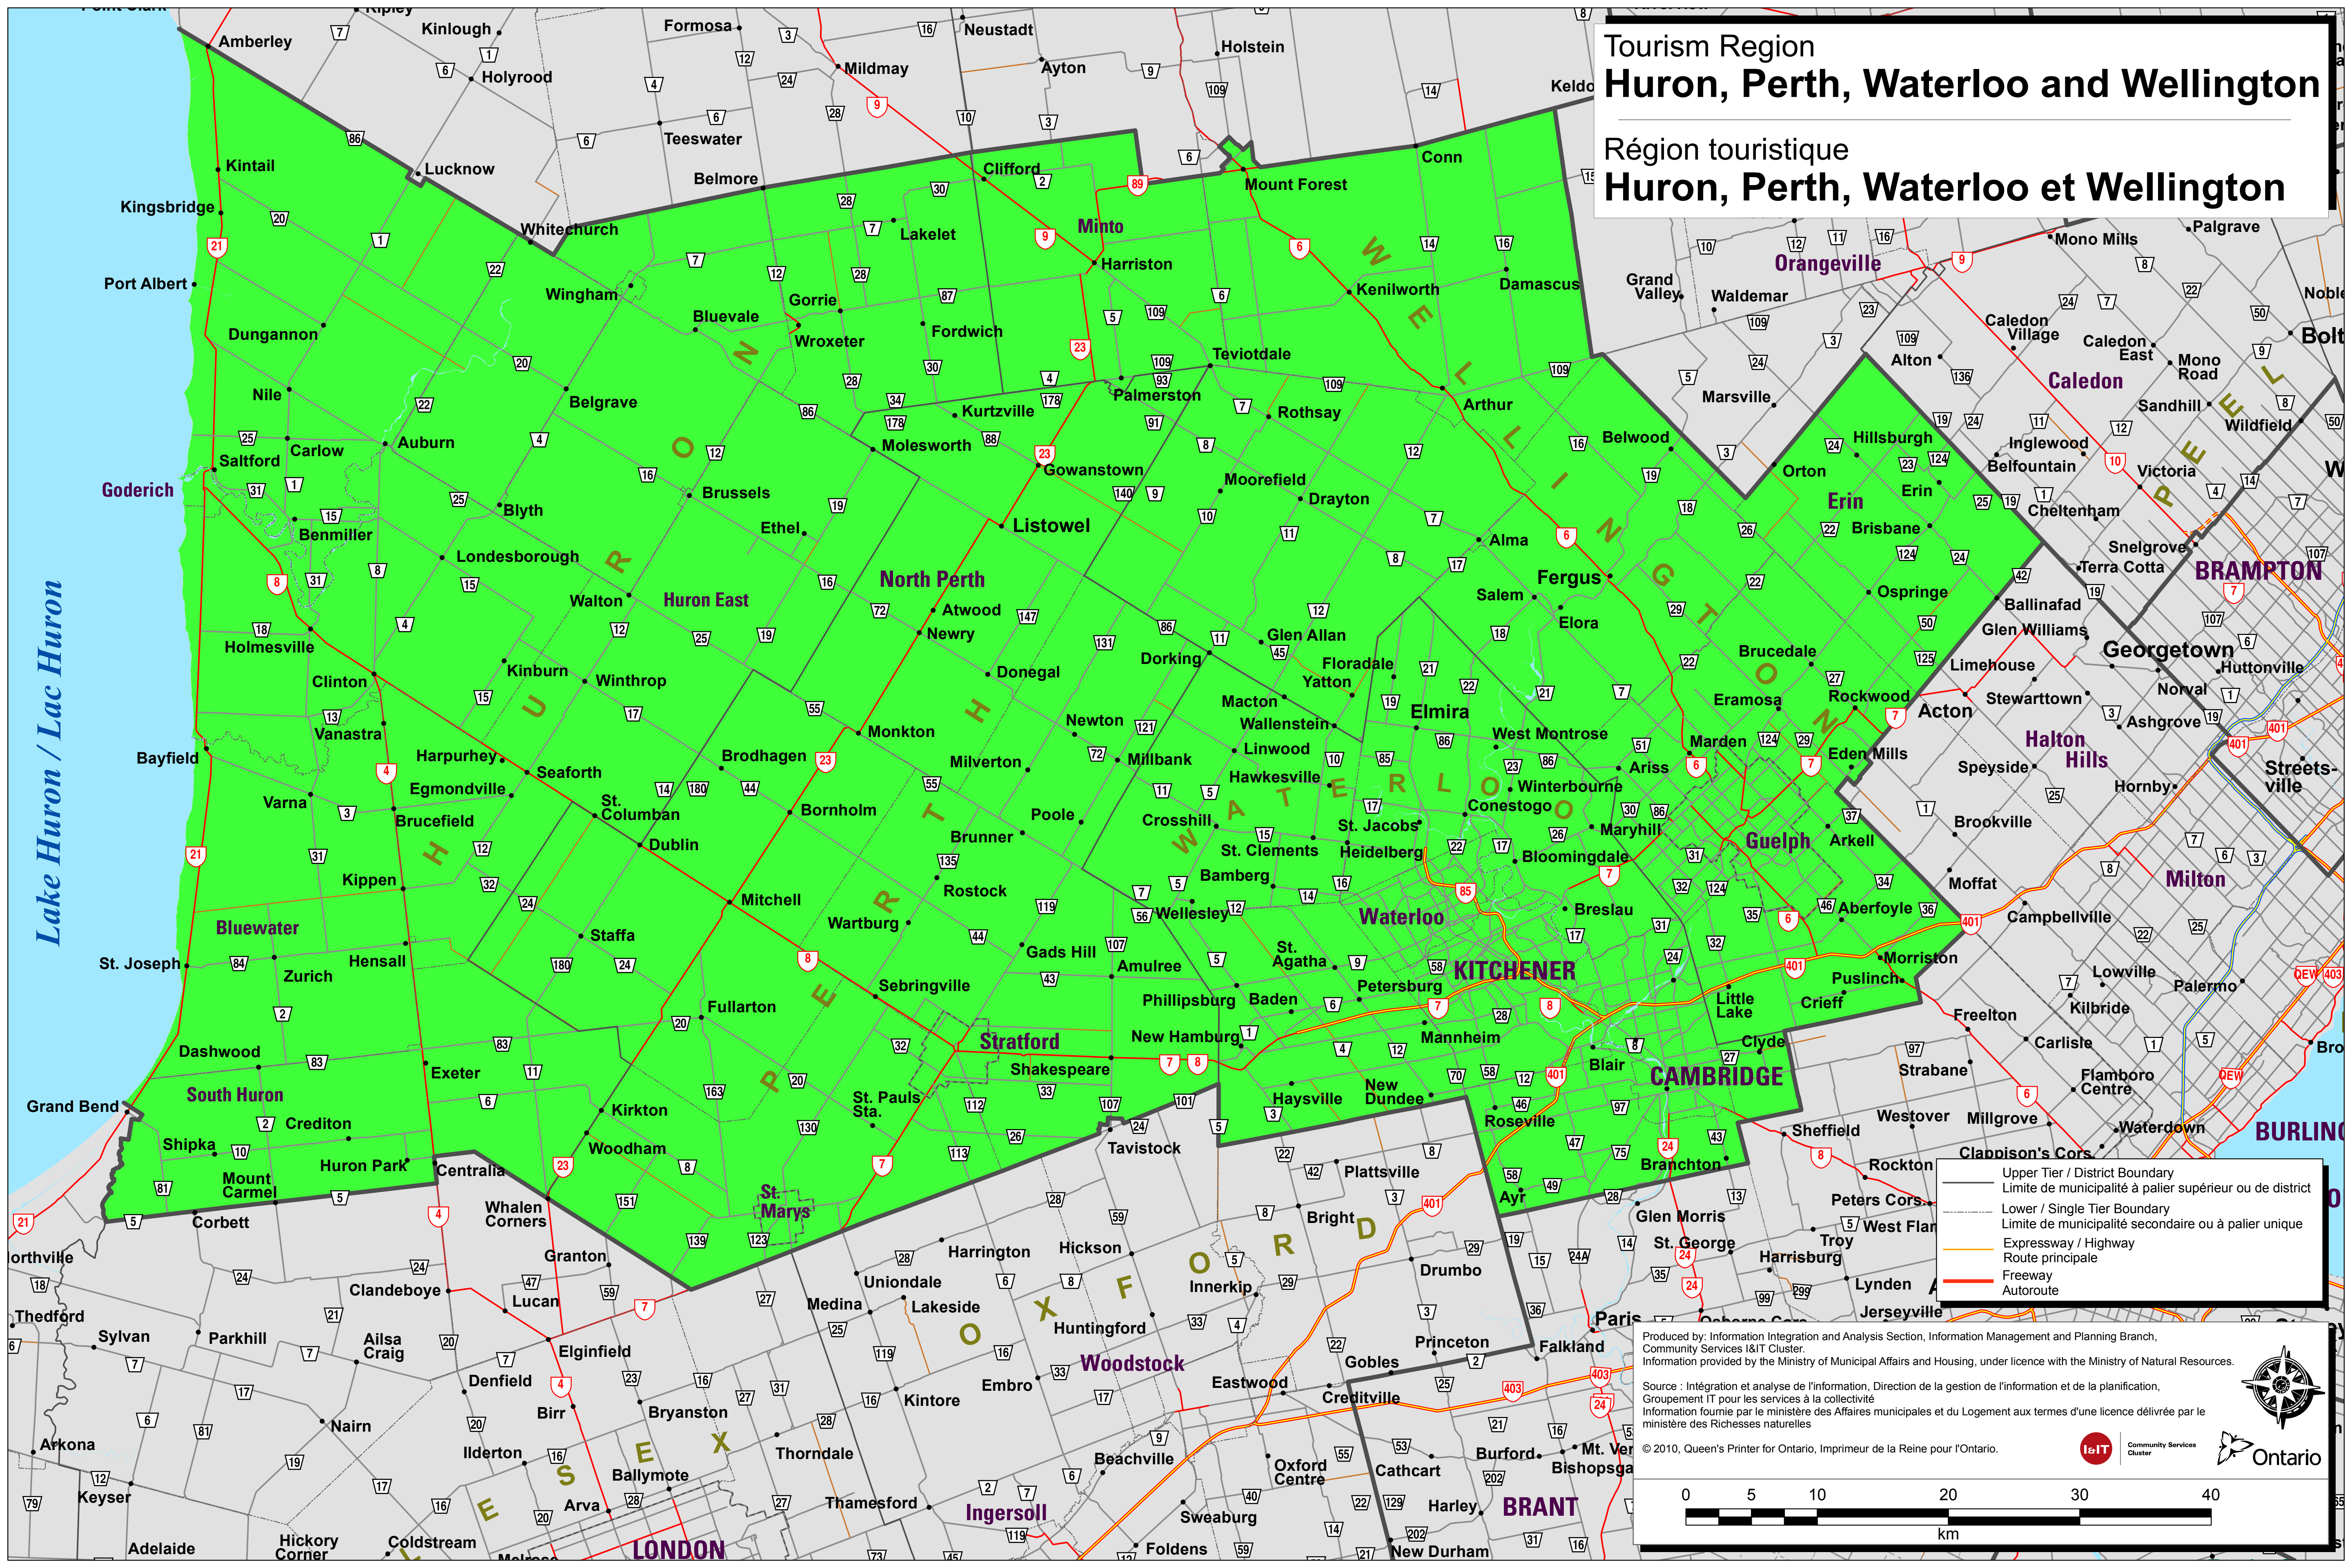

Tourism Region Huron, Perth, Waterloo and Wellington

Région touristique Huron, Perth, Waterloo et Wellington

	Upper Tier / District Boundary
	Limite de municipalité à palier supérieur ou de district
	Lower / Single Tier Boundary
	Limite de municipalité secondaire ou à palier unique
	Expressway / Highway
	Route principale
	Freeway
	Autoroute

Produced by: Information Integration and Analysis Section, Information Management and Planning Branch, Community Services I&IT Cluster.
Information provided by the Ministry of Municipal Affairs and Housing, under licence with the Ministry of Natural Resources.